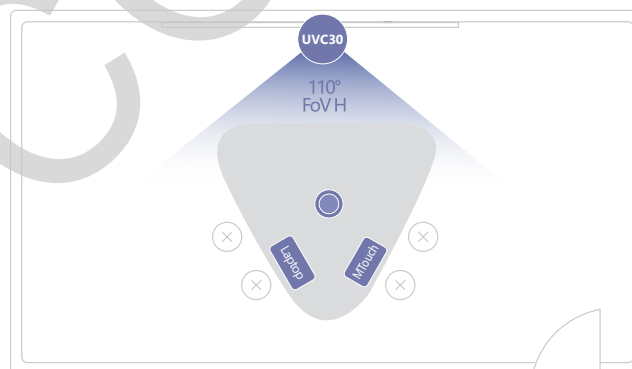

Mini-PC Package

- 7th-gen Intel® Core™ i5
- Memory: 8GB (2 x 4GB)
- Storage: 128GB SSD
- 2 x HDMI video output
- Bluetooth and Wi-Fi
- 4 x USB3.0 Type-A
- 1 x 10/100/1000M Ethernet port
- 1 x Power port
- 1 x Security lock slot
- Cable management box

Yealink MTouch

- 8-inch IPS screen
- 1280 x 800 resolution
- 10-point capacitive touch screen
- 3.5mm headset jack

- Human Motion Sensor
- Angle adjustable bracket (23° ~ 50°)
- 1 x 7m USB 2.0 cable

Yealink MShare

- 1080P/30FPS FHD by MJPEG format
- Support wired and wireless content sharing
- Built-in Wi-Fi AP for Yealink wireless presentation device
- 1 x HDMI video input
- 1 x Mini-DP video input
- 1 x USB2.0 Type-B
- 1 x USB2.0 Type-A
- 1 x 7m USB 2.0 cable

Yealink UVC30 4K Camera

- 4K video resolution
- Maximum 60FPS
- 3x digital zoom
- Field of view (diagonal): 120°
- Facial recognition and Auto framing
- Camera presets
- 1 x 3m USB 2.0 cable

Yealink CP900 HD Speakerphone

- Optima HD voice
- Built-in 6 MEMS microphone arrays
- Signal to Noise Ratio (SNR): +59 dB
- 6.5 feet / 2 meters voice pickup range
- Full-duplex technology
- Noise suppression (NS)

- Digital Signal Processing (DSP)
- Acoustic echo cancellation (AEC)
- Root Mean Square (RMS): 3W

Other Physical Features

- Operating humidity: 10~95%
- Operating temperature: 0~40°C (+32~104°F)
- Storage temperature: -30~70°C (-22~158°F)

Mise en situation dans une salle de réunion :