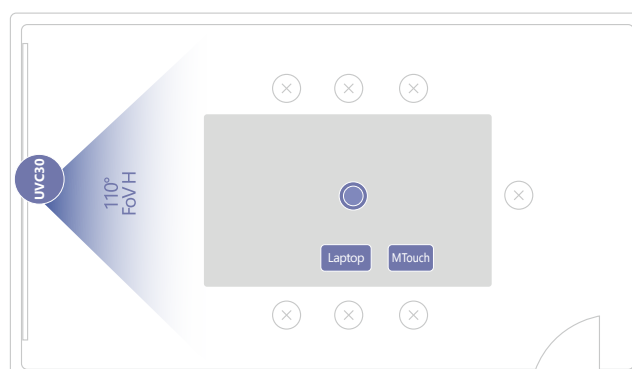

Mini-PC Package

- 7th-gen Intel® Core™ i5
- Memory: 8GB (2 x 4GB)
- Storage: 128GB SSD
- 2 x HDMI video output
- Bluetooth and Wi-Fi
- 4 x USB3.0 Type-A
- 1 x 10/100/1000M Ethernet port
- 1 x Power port
- 1 x Security lock slot
- Cable management box

Yealink MTouch

- 8-inch IPS screen
- 1280 x 800 resolution
- 10-point capacitive touch screen
- 3.5mm headset jack

- Human Motion Sensor
- Angle adjustable bracket (23° ~ 50°)
- 1 x 7m USB 2.0 cable

Yealink MShare

- 1080P/30FPS FHD by MJPEG format
- Support wired and wireless content sharing
- Built-in Wi-Fi AP for Yealink wireless presentation device
- 1 x HDMI video input
- 1 x Mini-DP video input
- 1 x USB2.0 Type-B
- 1 x USB2.0 Type-A
- 1 x 7m USB 2.0 cable

Yealink UVC30 4K Camera

- 4K video resolution
- Maximum 60FPS
- 3x digital zoom
- Field of view (diagonal): 120°
- Facial recognition and Auto framing
- Camera presets
- 1 x 3m USB 2.0 cable

Yealink CP900 HD Speakerphone

- Optima HD voice
- Built-in 6 MEMS microphone arrays
- Signal to Noise Ratio (SNR): +59 dB
- 6.5 feet / 2 meters voice pickup range
- Full-duplex technology
- Noise suppression (NS)

- Digital Signal Processing (DSP)
- Acoustic echo cancellation (AEC)
- Root Mean Square (RMS): 3W

Other Physical Features

- Operating humidity: 10~95%
- Operating temperature: 0~40°C (+32~104°F)
- Storage temperature: -30~70°C (-22~158°F)

Mise en situation dans une salle de réunion :