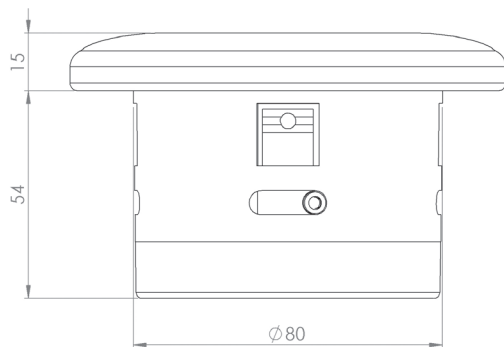

POWER CHARACTERISTICS:

Voltage: 250V

Amperage: 16A

Power connector: Wieland – male with cable
3x1,5mm² length 400mm

Frequency: 50-60Hz

Temperature: 0 – 40°C

Relative Humidity: 0 – 95°C (no condensing)

Protection: IP 43

FIXATION:

With integrated plastic fixator turning the bottom cover in direction of the needle on the clock-thickness of the table bigger than 8mm

DIMENSION:

Ø 80mm

COLOR:

White

Electric grey

Gray

Black

www.digitel.rs

Power outlet (Schuko) 45x45

Power outlet (CH) 45x45

Power outlet (DK) 45x45

Power outlet (FR) 45x45

Power outlet Universal 45x45

Data Tunnel

RJ45 Cat6

USB

USB charger 2A 2-ports

USB charger 4A 2-ports

USB charger 4A 4-ports

USB hub 4-ports

XLR mini

Audio 3,5mm

HDMI

VGA

Display port