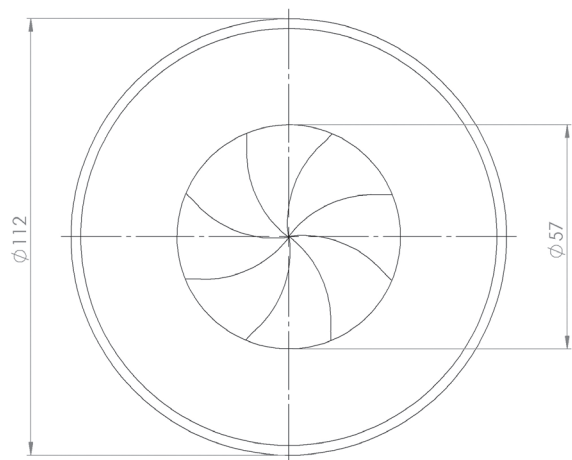

POWER CHARACTERISTICS:

Voltage: 250V

Amperage: 16A

Power connector: Wieland – male with cable
3x1,5mm² length 400mm

Frequency: 50-60Hz

Temperature: 0 – 40°C

Relative Humidity: 0 – 95°C (no condensing)

Protection: IP 43

FIXATION:

With integrated plastic fixator turning the bottom cover in direction of the needle on the clock-thickness of the table bigger than 8mm

DIMENSION:

Ø 80mm

COLOR:

White

Electric grey

Gray

Black

www.digitel.rs

Power outlet (Schuko) 45x45

Power outlet (CH) 45x45

Power outlet (DK) 45x45

Power outlet (FR) 45x45

Power outlet Universal 45x45

Data Tunnel

RJ45 Cat6

USB

USB charger 2A 2-ports

USB charger 4A 2-ports

USB charger 4A 4-ports

USB hub 4-ports

XLR mini

Audio 3,5mm

HDMI

VGA

Display port